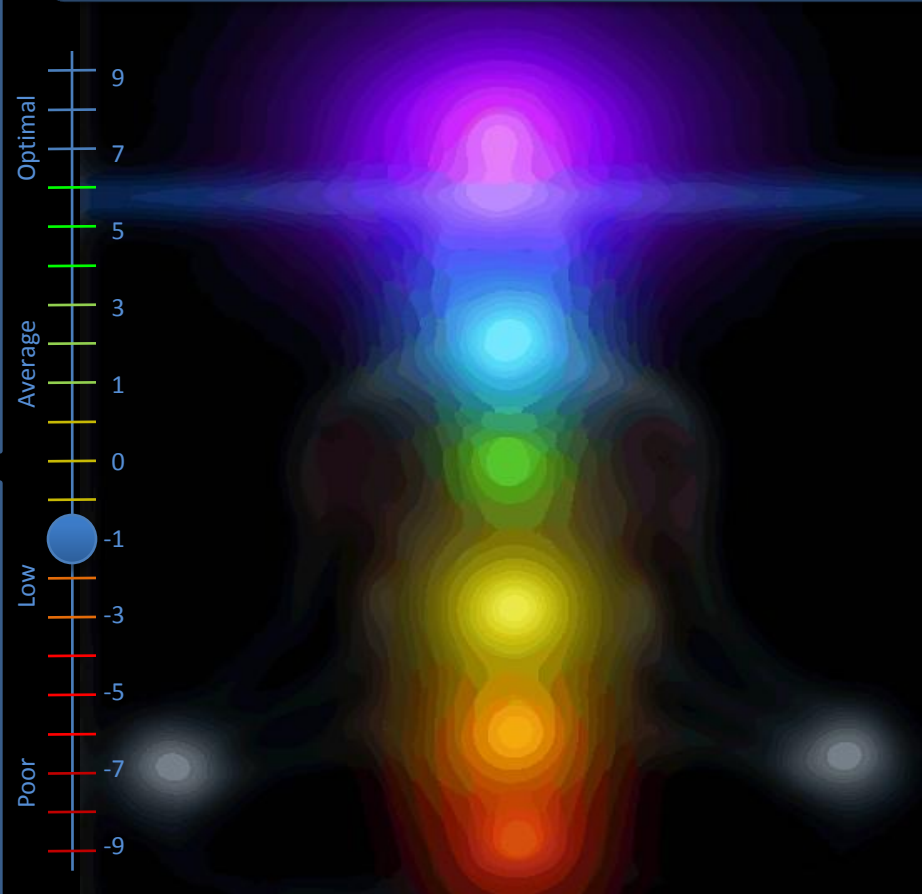

HUMAN ENERGY FIELD

HEF Projections

HEF Proximity

Jane Doe

1/1/09

HEF PERIPHERAL PROJECTIONS

Electrical activity of the mind and body; mineral conduction mainly potassium.

Weak Conduction Imbalance

Energy distribution ratio of the entire body; neurological activity levels.

Weak Consistency Imbalance

Disrupting human energy fields causing mental and physical imbalances.

Weak Relations Imbalance

Electromagnetic fields and electromagnetic radiation from cell phones, TV, etc.