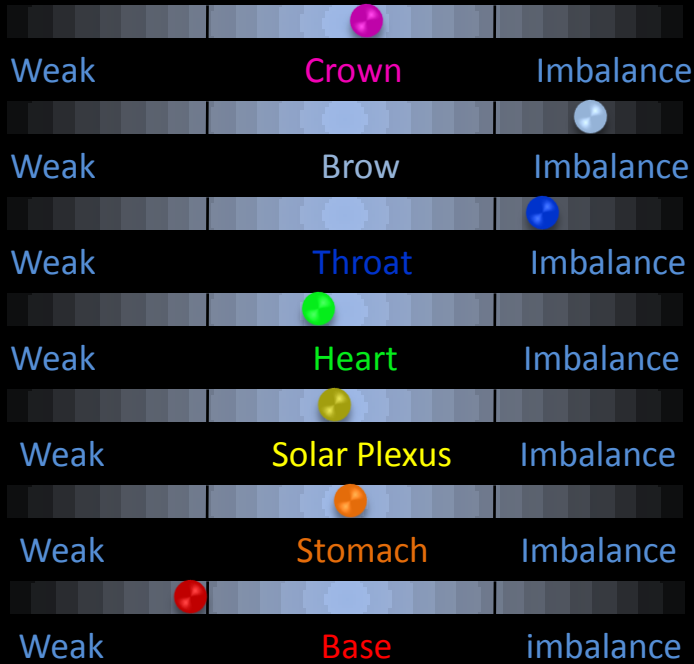

Energy distribution ratio of the entire body; neurological activity levels.

Weak Consistency Imbalance

Disrupting human energy fields causing mental and physical imbalances.

Weak Relations Imbalance

Electromagnetic fields and electromagnetic radiation from cell phones, TV, etc.

Weak EMF/EMR Imbalance

Environmental, seasonal, and gravitational stressors creating health imbalances.

Weak Geopathic Stress Imbalance

Weak Normal Imbalanced

Depleting vital energy mentally and/or physically creating stagnation or under-activity.

HEF FOCAL PROXIMITIES

CROWN - BEAUTY, CREATIVITY, INSPIRATION
 Related organ: Brain. Endocrine: Pineal Gland.

BROW - INTUITION, EMPATHY, UNDERSTANDING
 Related organs: Eyes, Facial, Sinuses Endocrine: Pituitary

SOLAR PLEXUS - WISDOM, CLARITY, SELF-ESTEEM
 Related Organs: Liver, Spleen, Stomach Small Intestine. Endocrine Gland: Pancreas.

SACRAL - HAPPINESS, CONFIDENCE, ENGINUITY
 Related organs: Uterus, Large Intestine, Prostate, Ovaries and Testes. Endocrine Glands: Ovaries and Testes